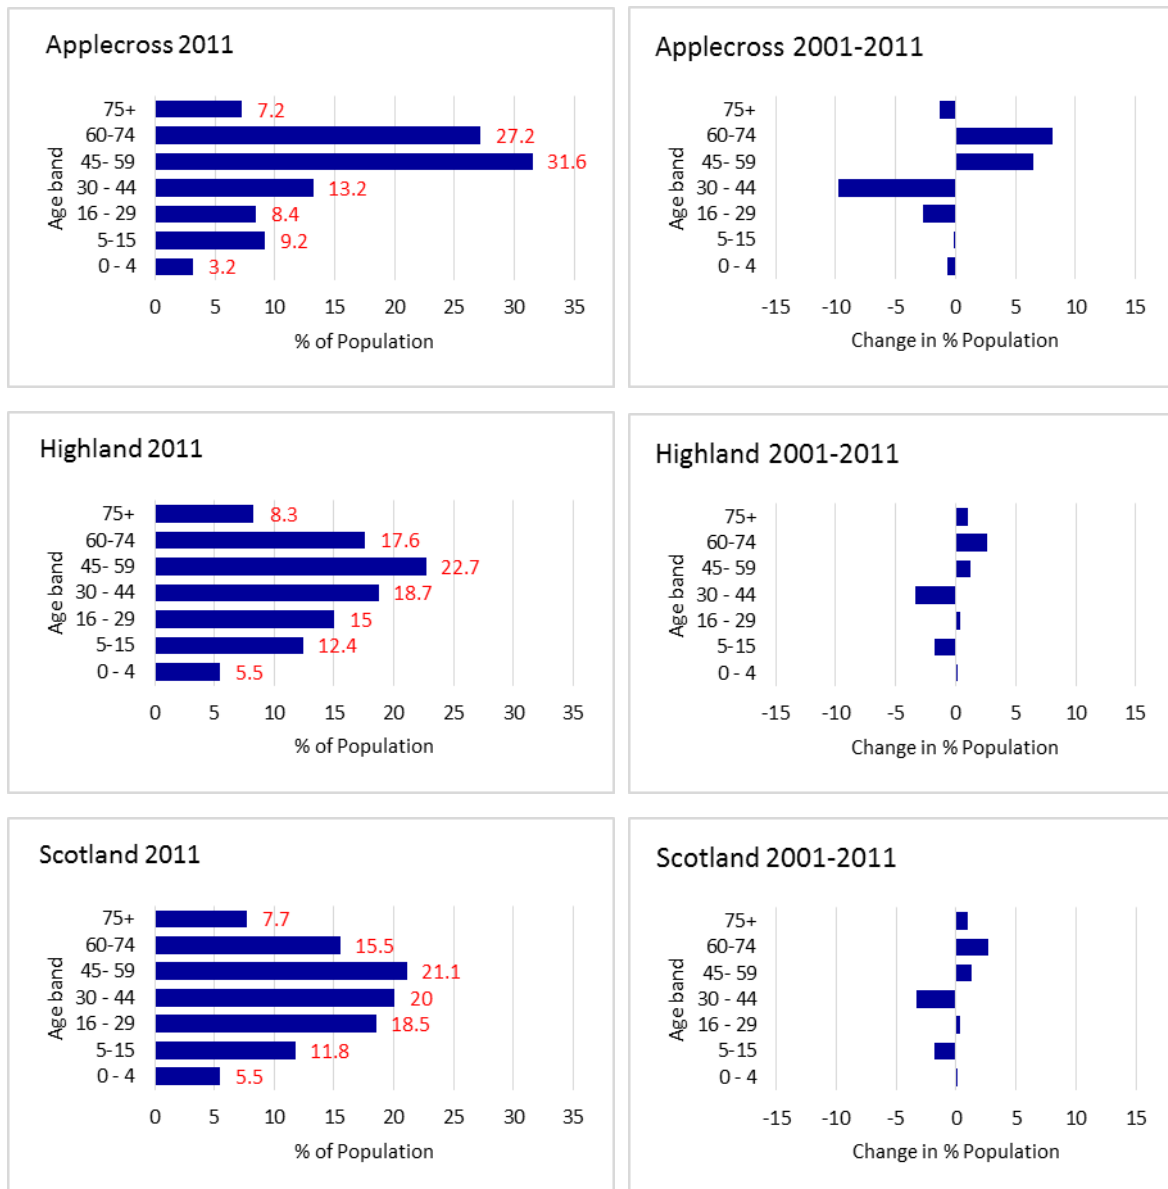

CHANGES IN APPLECROSS & WIDER SOCIETY: 2001 & 2011 CENSUS DATA

AGE

CENSUS: Housing

CENSUS: Number of residents in each house

CENSUS: Employment type

Applecross 2011

Applecross 2001-2011

Highland 2011

Highland 2001-2011

Scotland 2011

Scotland 2001-2011

Applecross 2011

Applecross 2001-2011

Highland 2011

Highland 2001-2011

Scotland 2011

Scotland 2001-2011